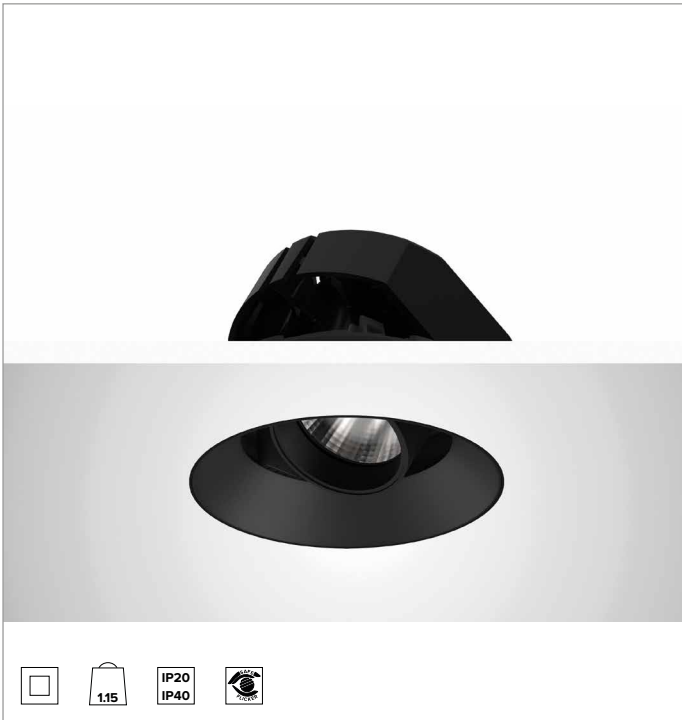

1T8638ELTR | CTEVO ARCHITECTURAL 160

Adjustable recessed LED projector in a trimless version

		3000K	H(m)	D(m)	E _{max} (lx)	
		Ra90		33°		
		Fixture Power	34W	1	0.59	9150
		Source Flux	4211lm	2	1.18	2288
		Fixture Flux	3104lm	3	1.77	1017
		Efficacy	91lm/W	4	2.36	572
TS1278	I _{max} =2173cd/klm	I _{max}	9150cd	5	2.95	366

CCT nominal: 3000K

Lifetime (L80/B10): >50000h tq +25°C

ILLUMINOTECHNICAL CHARACTERISTICS

FL - precision optics with a black silicone cut off ring. Version with a convex faceted highly reflective anodised aluminium reflector and a holographic diffusion filter. UGR<19 (EN 12464-1).

Optic: REFLECTOR

Beam angles: FL (33°)

Optical efficiency: 74%

Fixture flux: 3104lm

Luminous efficacy: 91lm/W

Photobiological safety: Compliant with RG1 low risk group

MECHANICAL CHARACTERISTICS

Die-cast black painted anodised aluminium body and dissipator. Black colour cover. The optical unit can be adjusted up to 40° on the vertical plane with a mechanical beam locking system and a graduated scale, and 358° on the horizontal plane. Trimless version with a load-bearing element for installation and finishing in plasterboard.

Colour and finish: Deep black

Weight: 1.15Kg

Version: TRIMLESS

Degree of protection: IP20 for recessed part

Degree of protection: IP40 for exposed part

ELECTRICAL CHARACTERISTICS

Integrated electronic ON-OFF driver.