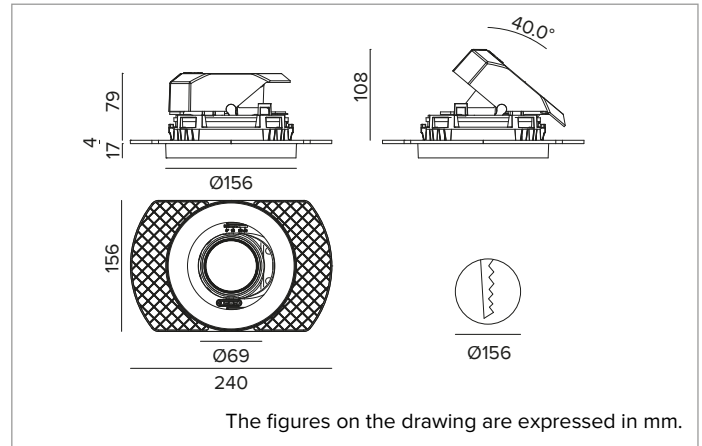

1T8638ELTR | CTEVO ARCHITECTURAL 160

Adjustable recessed LED projector in a trimless version

		3000K	H(m)	D(m)	E _{max} (lx)	
		Ra90		33°		
		Fixture Power	34W	1	0.59	9150
		Source Flux	4211lm	2	1.18	2288
		Fixture Flux	3104lm	3	1.77	1017
		Efficacy	91lm/W	4	2.36	572
TS1278	I _{max} =2173cd/klm	I _{max}	9150cd	5	2.95	366

Optic: REFLECTOR

Beam angles: FL (33°)

Optical efficiency: 74%

Fixture flux: 3104lm

Luminous efficacy: 91lm/W

Photobiological safety: Compliant with RG1 low risk group

MECHANICAL CHARACTERISTICS

Die-cast black painted anodised aluminium body and dissipator. Black colour cover. The optical unit can be adjusted up to 40° on the vertical plane with a mechanical beam locking system and a graduated scale, and 358° on the horizontal plane. Trimless version with a load-bearing element for installation and finishing in plasterboard.

Colour and finish: Deep black

Weight: 1.15Kg

Version: TRIMLESS

Degree of protection: IP20 for recessed part

Degree of protection: IP40 for exposed part

ELECTRICAL CHARACTERISTICS

Integrated electronic ON-OFF driver.